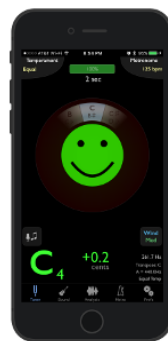

Option 1:

KORG TM-60 Tuner & Metronome combo, with Peterson TP-3 Clip-on Tuner Pick-up

Can be purchased through music store or on Amazon

Option 2:

Tonal Energy Tuner & Metronome App, with Peterson Pitch Grabber Mobile Tuner Pick-up